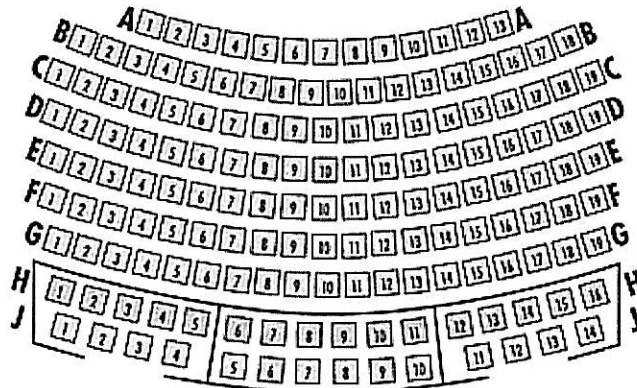

NEW WORLD STAGES

STAGE 5
199 SEATS

ORCHESTRA

MEZZANINE

MEZZANINE ROW A
OVERHANGS ORCHESTRA ROW G

WHEELCHAIR ACCESSIBLE