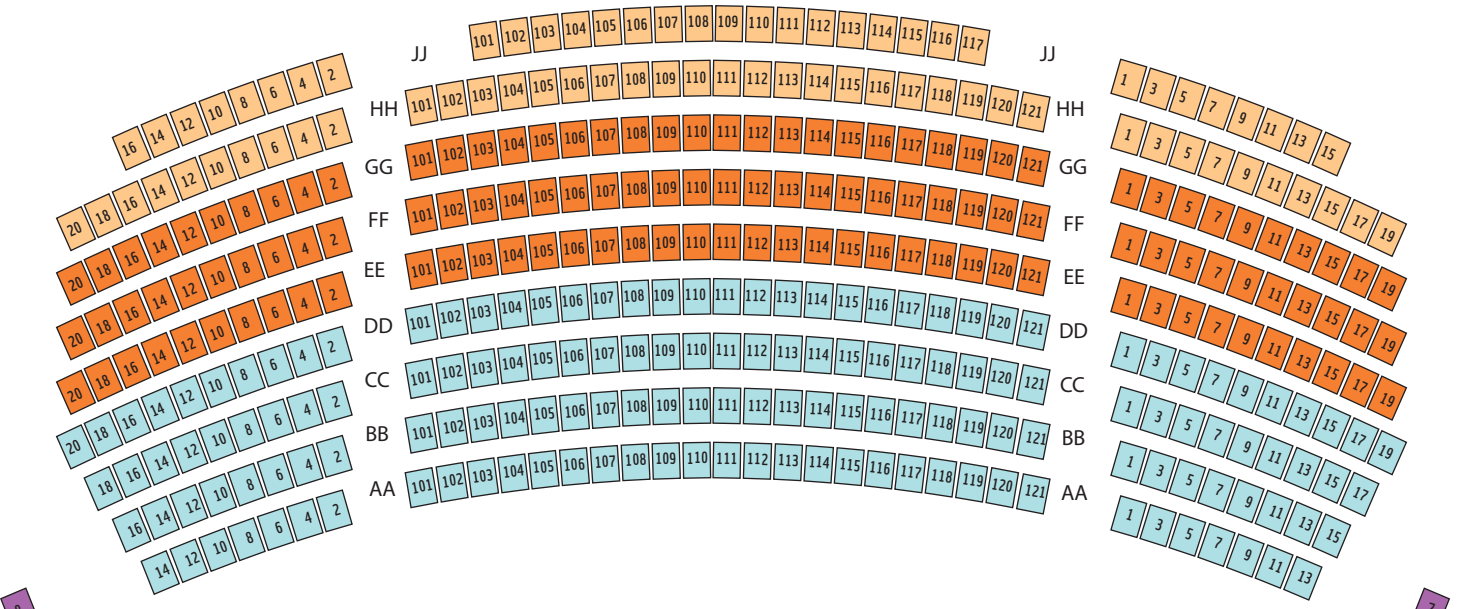

◎ HENRY MILLER'S THEATRE ◎

MEZZANINE

ORCHESTRA

STAGE

section	# of seats
Rear Mezzanine	74
Mid Mezzanine	123
Front Mezzanine	152
Boxes	8
Orchestra	423
Orchestra Prime	245