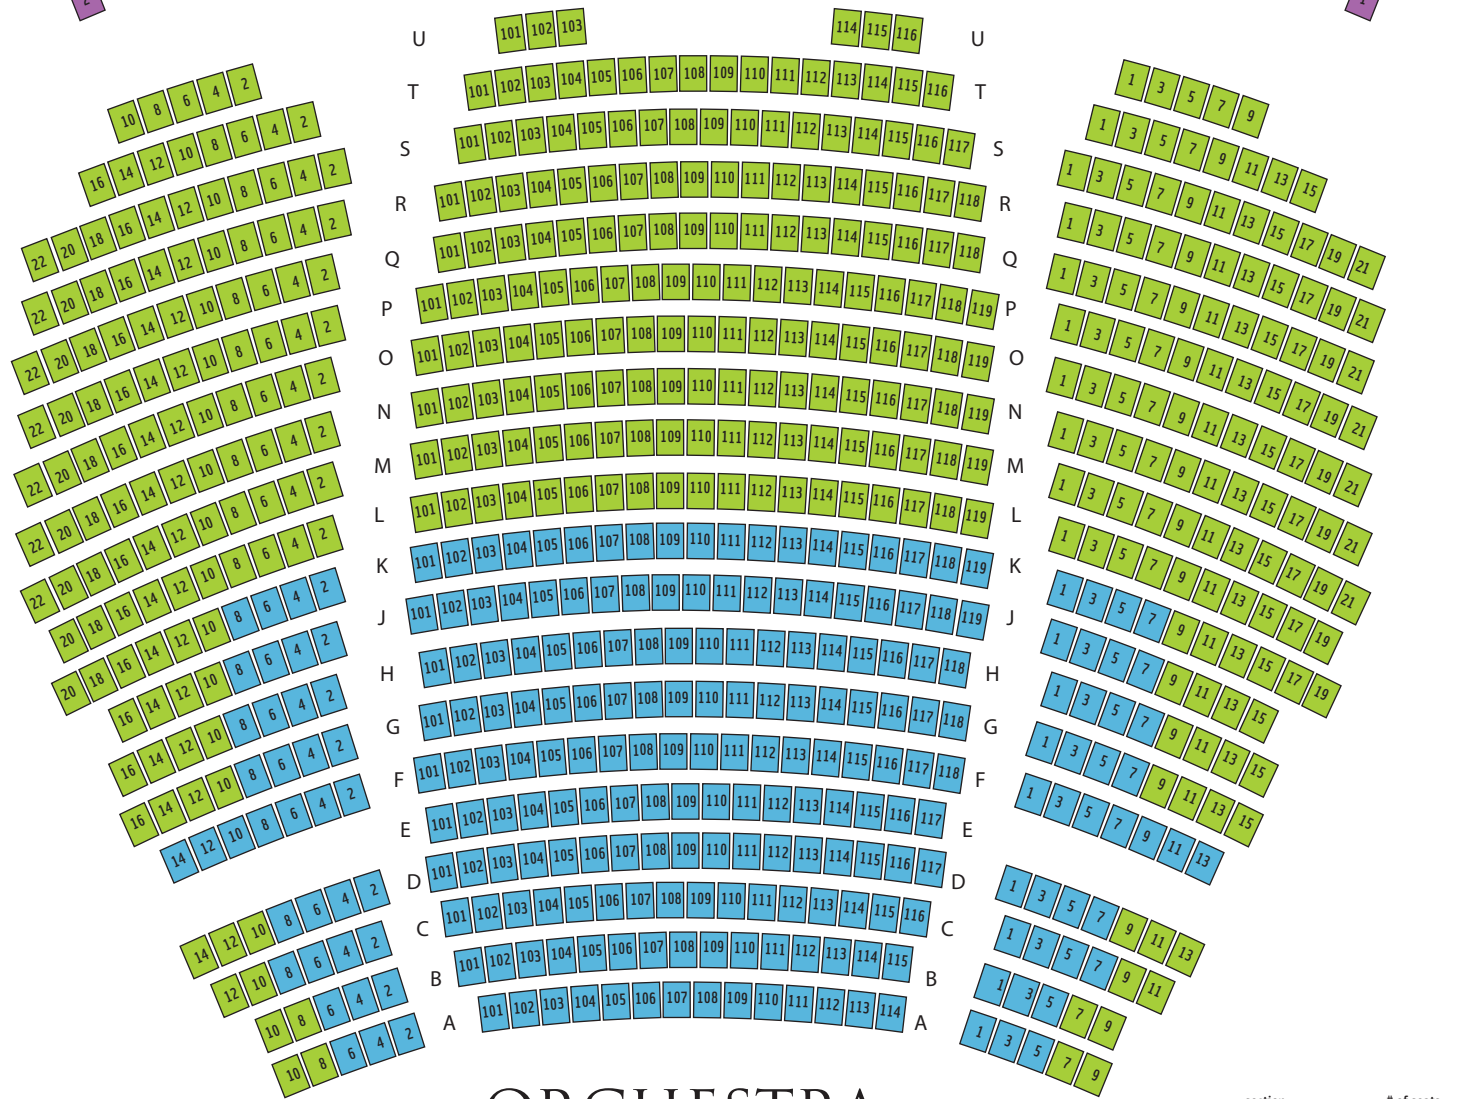

◎ HENRY MILLER'S THEATRE ◎

MEZZANINE

ORCHESTRA

STAGE

section	# of seats
Rear Mezzanine	74
Mid Mezzanine	123
Front Mezzanine	152
Boxes	8
Orchestra	423
Orchestra Prime	245