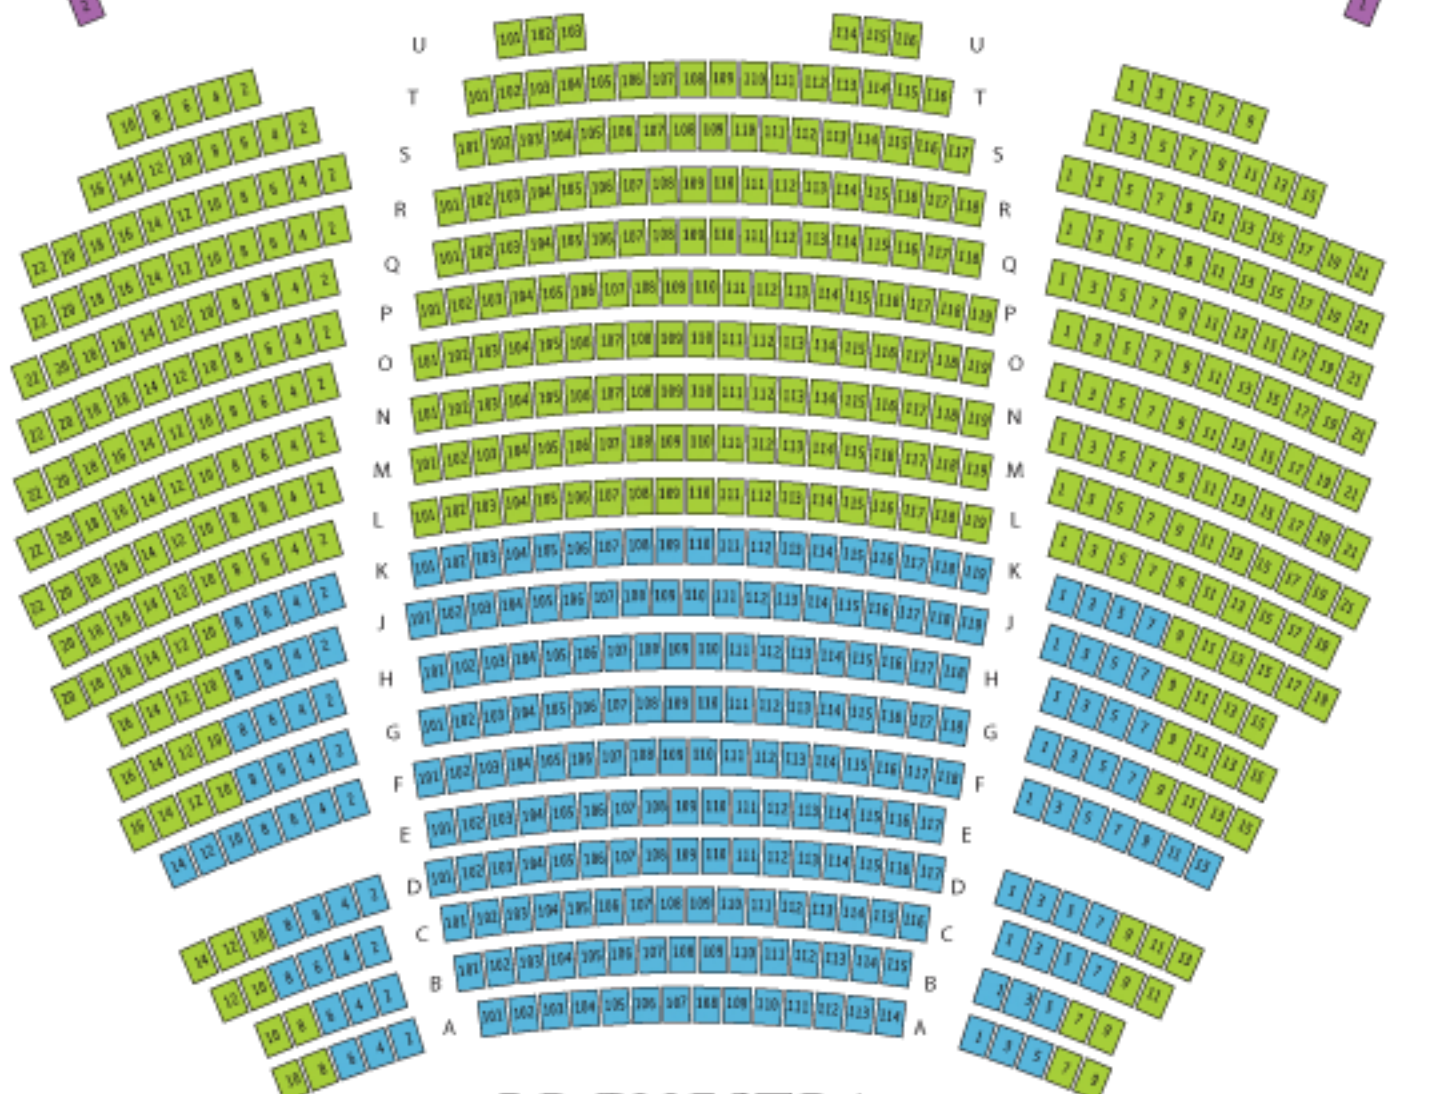

THE STEPHEN SONDHEIM THEATRE

STAGE

section	# of seats
Rear Mezzanine	74
Mid Mezzanine	123
Front Mezzanine	152
Boxes	8
Orchestra	423
Orchestra Prime	245