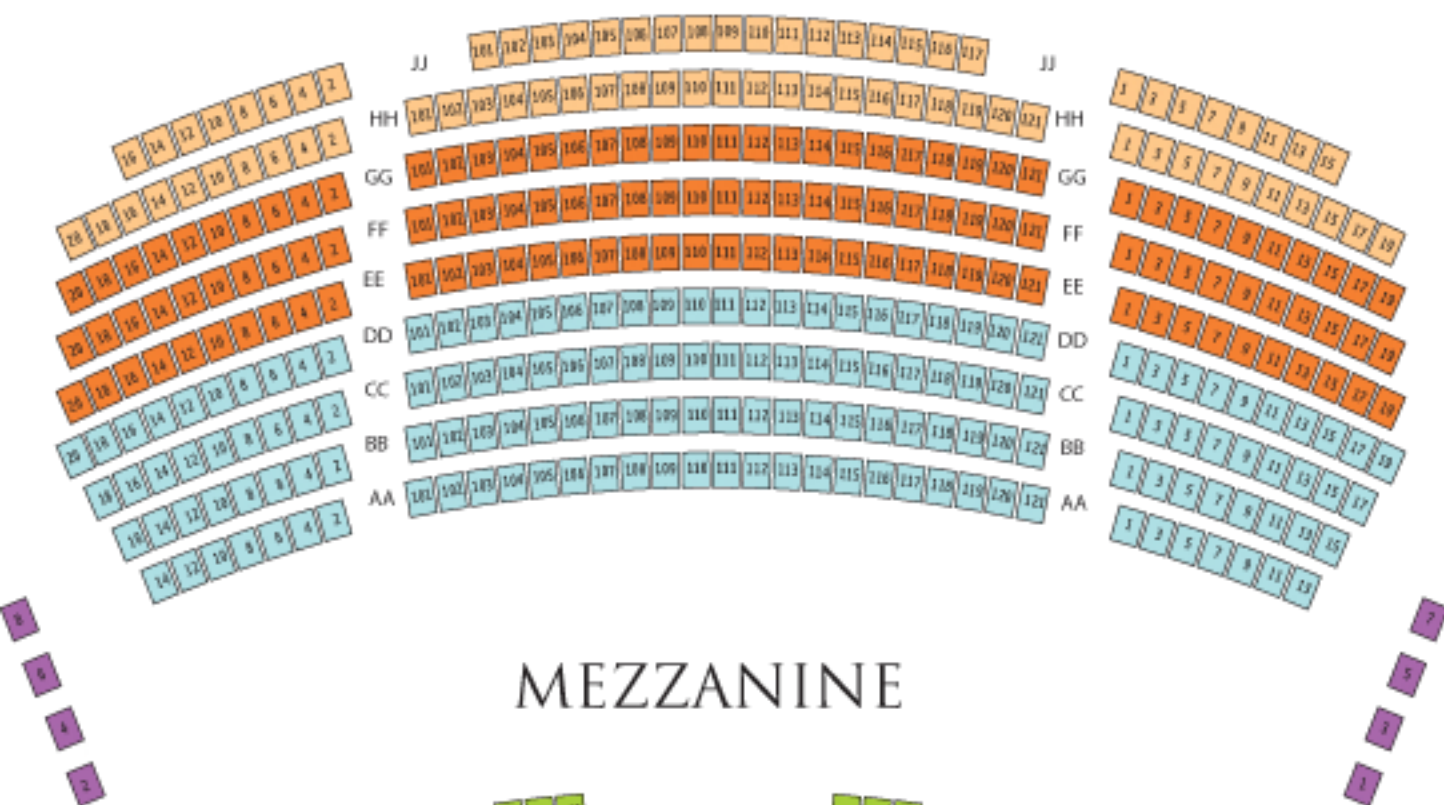

THE STEPHEN SONDHEIM THEATRE

STAGE

section	# of seats
Rear Mezzanine	74
Mid Mezzanine	123
Front Mezzanine	152
Boxes	8
Orchestra	423
Orchestra Prime	245